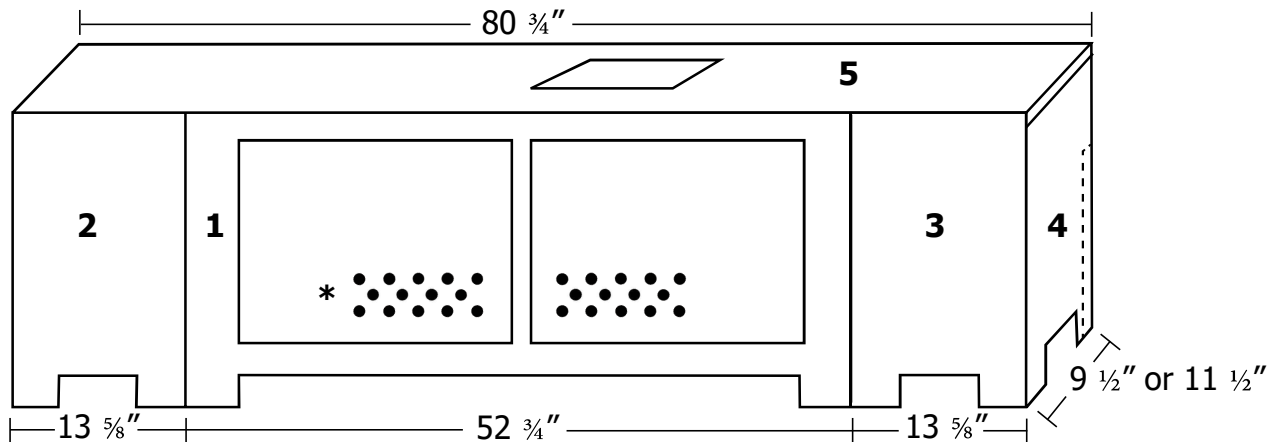

CARDINAL CABINETRY 1 Bedroom Zonline Cabinet