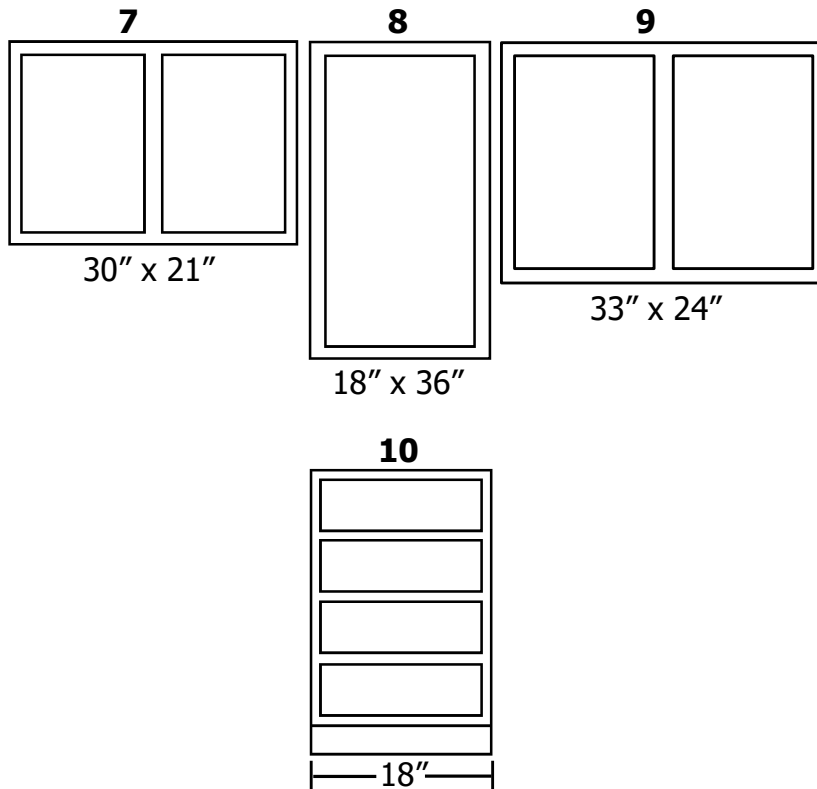

CARDINAL CABINETS 2 Bedroom 1 Bath Kitchen

CARDINAL CABINETRY

2 Bedroom 1 Bath Kitchen

#	SIZE	TYPE	COLOR	PART #	PRICE
1	30" x 36"	Wall Cabinet	Oak/Almond	CAB72106	$170.95
1	30" x 36"	Wall Cabinet	Oak/Oak	CAB721060	$170.95
1	30" x 36"	Wall Cabinet	Walnut	CAB721061	$170.95
1	30" x 36"	Wall Cabinet	White	CAB721062	$170.95
2	39" x 30"	Wall Cabinet	Oak/Almond	CAB72107	$170.95
2	39" x 30"	Wall Cabinet	Oak/Oak	CAB721070	$170.95
2	39" x 30"	Wall Cabinet	Walnut	CAB721071	$170.95
2	39" x 30"	Wall Cabinet	White	CAB721072	$170.95
3	25½" X 36"	Wall Cabinet	Oak/Almond	CAB72104	$164.95
3	25½" X 36"	Wall Cabinet	Oak/Oak	CAB721040	$164.95
3	25½" X 36"	Wall Cabinet	Walnut	CAB721041	$164.95
3	25½" X 36"	Wall Cabinet	White	CAB721042	$164.95
4	30"	Base Cabinet	Oak/Almond	CAB710031	$208.95
4	30"	Base Cabinet	Oak/Oak	CAB7100311	$208.95
4	30"	Base Cabinet	Walnut	CAB710034	$208.95
4	30"	Base Cabinet	White	CAB710037	$208.95
5	39"	Base Cabinet	Oak/Almond	CAB710032	$182.95
5	39"	Base Cabinet	Oak/Oak	CAB7100321	$182.95
5	39"	Base Cabinet	Walnut	CAB710035	$182.95
5	39"	Base Cabinet	White	CAB710038	$182.95
6	25½"	Base Cabinet	Oak/Almond	CAB71003	$195.95
6	25½"	Base Cabinet	Oak/Oak	CAB710030	$195.95
6	25½"	Base Cabinet	Walnut	CAB710033	$195.95
6	25½"	Base Cabinet	White	CAB710036	$195.95
7	30" X 21"	Wall Cabinet	Oak/Almond	CAB72105	$151.95
7	30" X 21"	Wall Cabinet	Oak/Oak	CAB721050	$151.95
7	30" X 21"	Wall Cabinet	Walnut	CAB721051	$151.95
7	30" X 21"	Wall Cabinet	White	CAB721052	$151.95
8	18" x 36"	Wall Cabinet	Oak/Almond	CAB721022	$170.95
8	18" x 36"	Wall Cabinet	Oak/Oak	CAB7210220	$170.95
8	18" x 30"	Wall Cabinet	Walnut	CAB721021	$158.95
8	18" x 36"	Wall Cabinet	White	CAB7210221	$170.95
9	33" x 24"	Wall Cabinet	Oak/Almond	CAB72101	$170.95
9	33" x 24"	Wall Cabinet	Oak/Oak	CAB721010	$170.95
9	33" x 24"	Wall Cabinet	Walnut	CAB721012	$170.95
9	33" x 24"	Wall Cabinet	White	CAB721011	$170.95
10	18"	Base Cabinet	Oak/Almond	CAB71004	$241.95
10	18"	Base Cabinet	Oak/Oak	CAB710040	$241.95
10	18"	Base Cabinet	Walnut	CAB710043	$241.95
10	18"	Base Cabinet	White	CAB7100432	$241.95