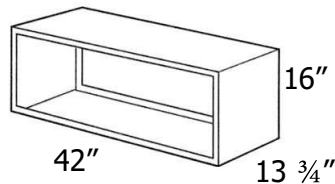

20 Amp

Zoneline Cord for Zoneline Models 4500 Series and Newer

30 Amp

Amp	Part #	Price
20 Amp	APP31520	\$42.99
30 Amp	APP31521	\$45.99

Zoneline Wall Sleeve **APP31611**

\$119.99

Zoneline Receptacle
20 Amp

LIT26004 \$6.49