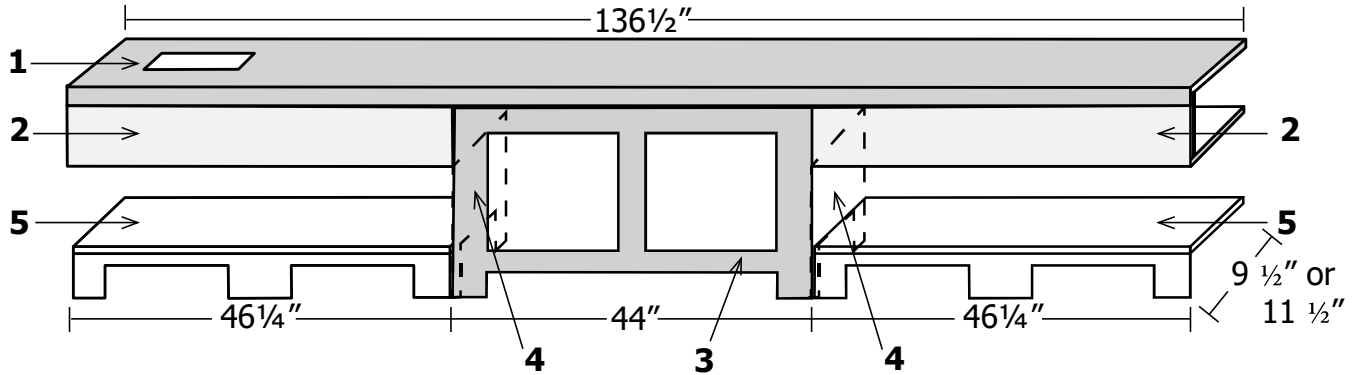

CARDINAL CABINETRY 2 Bedroom Zonline Cabinet

Complete 2 Bedroom Zonline Cabinets

#	DESCRIPTION	COLOR	PART #	PRICE
All Parts	2 BR Cabinet Complete	Oak	CAB73051	$496.16
All Parts	2 BR Cabinet Complete	Walnut	CAB730511	$496.16
All Parts	2 BR Cabinet Complete, 2" Deeper	Oak	CAB730514	$496.16
All Parts	2 BR Cabinet Complete, 2" Deeper	White	CAB730512	$496.16
All Parts	2 BR Cabinet Complete, 2" Deeper	Almond	CAB730513	$496.16
All Parts	2 BR Cabinet Complete, 2" Deeper	Walnut	CAB730516	$496.16
All Parts*	2 BR Cabinet Complete, 2" Deeper, with Holes	Oak	CAB730515	$507.36
All Parts*	2 BR Cabinet Complete, 2" Deeper, with Holes	White	CAB7305121	$507.36
All Parts*	2 BR Cabinet Complete, 2" Deeper, with Holes	Almond	CAB7305131	$507.36
All Parts*	2 BR Cabinet Complete, 2" Deeper, with Holes	Walnut	CAB730517	$507.36

Parts for 2 Bedroom Zonline Cabinetry

#	DESCRIPTION	SIZE	OAK	WHITE	ALMOND	WALNUT	PRICE
1	Top (3 pieces)	10 5/8"	CAB73053	-	-	CAB730531	$115.36
1	Top (3 pieces), 2" Deeper	12 5/8"	CAB730534	CAB730532	CAB730533	CAB730535	$115.36
2	Duct Valance	9 3/4"	CAB73055	-	-	CAB730551	$ 47.04
2	Duct Valance, 2" Deeper	11 3/4"	CAB7305513	CAB7305511	CAB7305512	CAB7305514	$ 47.04
3	Front with Doors	44"	CAB73052	CAB730526	CAB730528	CAB730523	$140.00
3	Front without Doors	44"	CAB730521	CAB730527	-	CAB730524	$ 94.08
3*	Front with Doors, with Holes	44"	CAB730520	CAB7305261	CAB7305281	CAB7305231	$140.00
4	Return	9 1/2"	CAB730552	-	-	CAB730553	$ 25.76
4	Return, 2" Deeper	11 1/2"	CAB730556	CAB730554	CAB730555	CAB730557	$ 25.76
5	Shelf Base	10 3/4"	CAB73054	-	-	CAB730541	$ 64.96
5	Shelf Base	12 3/4"	CAB730544	CAB730542	CAB730543	CAB730545	$ 64.96

* Ventilation holes are optional on Zonline Cabinet Fronts with Doors

Please verify height when ordering. Standard height of face without top is 22 3/4"