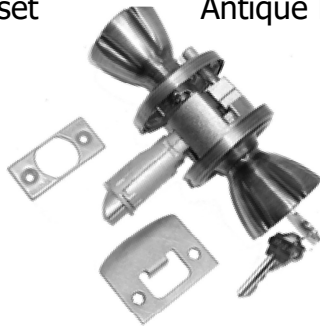

Satin Chrome

DRS64109

\$27.99

Keylock Lockset
Entry Knob

Antique Brass

DRS64005

\$46.03

Keylock Lockset
Entry Knob