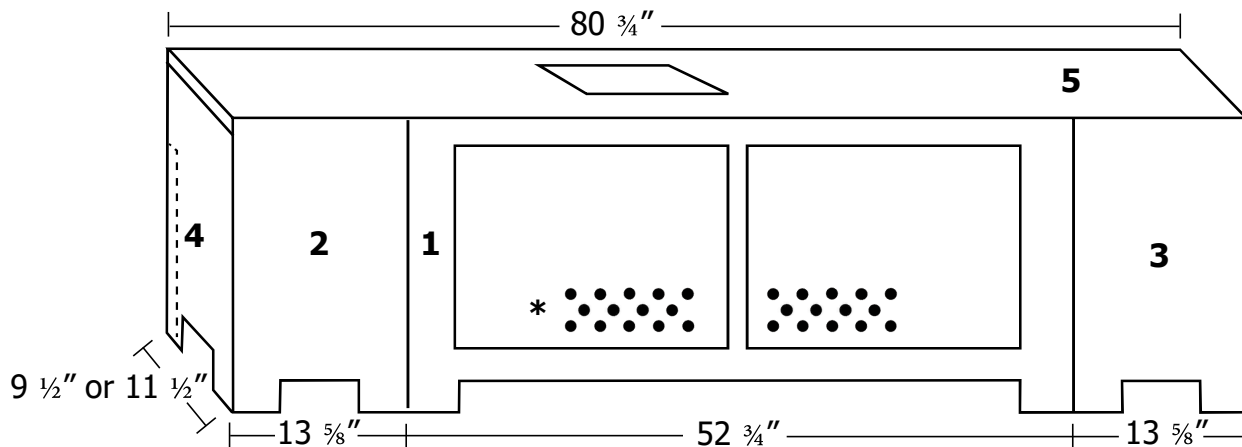

CARDINAL CABINETRY Reverse Zonline Cabinet

Reverse Style 1 Bedroom Zonline Cabinets

NOTICE: These cabinets are for reverse style Cardinal apartments. Cabinet tops ordered from this section will not fit standard Cardinal units.

Complete 1 Bedroom Reverse Zonline Cabinets

#	DESCRIPTION	COLOR	PART #	PRICE
All Parts	1 BR Reverse Cabinet Complete	Oak	CAB730015	$289.00
All Parts	1 BR Reverse Cabinet Complete, 2" Deeper	Oak	CAB730014	$289.00
All Parts	1 BR Reverse Cabinet Complete, 2" Deeper	White	CAB730017	$289.00
All Parts*	1 BR Reverse Cabinet Complete, 2" Deeper, w/ Holes	Oak	CAB7300141	$299.00
All Parts*	1 BR Reverse Cabinet Complete, 2" Deeper, w/ Holes	White	CAB730019	$299.00

Parts for 1 Bedroom Reverse Zonline Cabinetry

#	DESCRIPTION	SIZE	OAK	WHITE	PRICE
1	Front with Doors	52 3/4"	CAB73002	CAB730021	$145.00
1	Front without Doors	52 3/4"	CAB73006	-	$100.00
1*	Front with Doors, with Holes	52 3/4"	CAB730023	CAB730024	$155.00
2	Left Face Piece	13 5/8"	CAB73004	CAB730042	$ 19.00
3	Right Face Piece	13 5/8"	CAB730041	CAB730043	$ 19.00
4	End Piece	9 1/2"	CAB73005	-	$ 19.00
4	End Piece, 2" Deeper	11 1/2"	CAB730052	CAB730051	$ 19.00
5	Zonline Top REVERSE	10 5/8"	CAB730074	-	$ 87.00
5	Zonline Top REVERSE, 2" Deeper	12 5/8"	CAB730073	CAB730076	$ 87.00

* Ventilation holes are optional on Zonline Cabinet Fronts with Doors

**Please verify height when ordering. Standard height of face without top is 23"