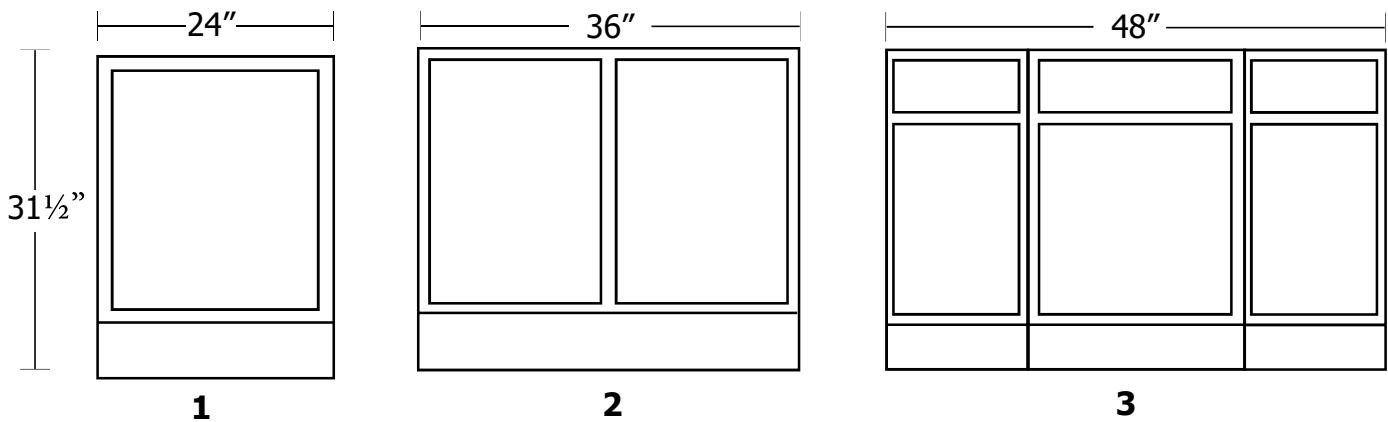

CARDINAL CABINETRY

Vanity Base Cabinets

#	SIZE	DESCRIPTION	COLOR	PART#	PRICE
1	24" x 31 1/2"	Vanity Base	Oak/Almond	CAB71102	$164.95
1	24" x 31 1/2"	Vanity Base	Walnut	CAB711021	$164.95
1	24" x 31 1/2"	Vanity Base	Oak/Oak	CAB711023	$164.95
1	24" x 31 1/2"	Vanity Base	White	CAB7110221	$164.95
2	36" x 31 1/2"	Vanity Base	Oak/Almond	CAB71101	$176.95
2	36" x 31 1/2"	Vanity Base	Walnut	CAB711011	$176.95
2	36" x 31 1/2"	Vanity Base	Oak/Oak	CAB711010	$176.95
2	36" x 31 1/2"	Vanity Base	White	CAB711012	$176.95
3	48" x 31 1/2"	Master Suite Vanity	Oak/Almond	CAB71103	$265.95
3	48" x 31 1/2"	Master Suite Vanity	Oak/Oak	CAB711031	$265.95
3	48" x 31 1/2"	Master Suite Vanity	White	CAB711032	$265.95
N/A	24" x 34 1/2"	Tall Vanity Base	White	CAB711022	$164.95
N/A	36" x 34 1/2"	Tall Vanity Base	White	CAB711013	$176.95