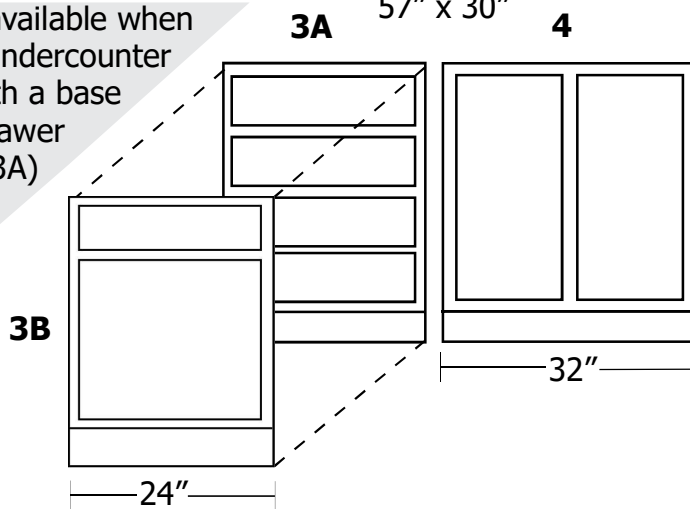

2 options are available when replacing the undercounter refrigerator with a base cabinet: a 4 drawer base cabinet (3A) or a 1 drawer base cabinet (3B).