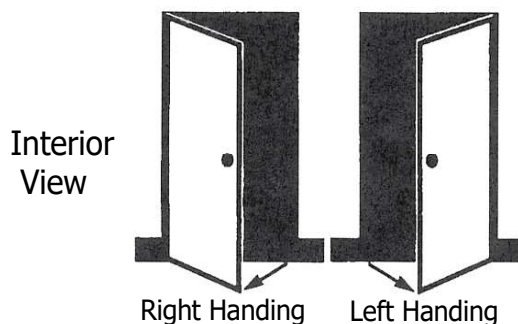

Primed

Hardboard

INTERIOR DOORS

Prehung or Slab Door: What's the Difference?

Prehung
Assembled and ready to install. Includes frame.

Slab
Door only

Need your door slab cut for hinges,
a door knob, or a louver install? We can help!

Name	Service	Price
Drill & Rout Interior*	Prepare interior slab for knob and hinges	\$25.00
Drill & Rout Exterior*	Prepare steel slab for knob and hinges	\$30.00
Louver Install**	Door vent installation	\$50.00

Interior
View

Right Handing

Left Handing

Refer to this picture when determining the door handing (RH or LH) of your door.

Notice that this picture has you standing in the INTERIOR of the room.

Louver Sizes: 20" x 20" for Flush Doors
20" x 24" for 6 Panel Doors