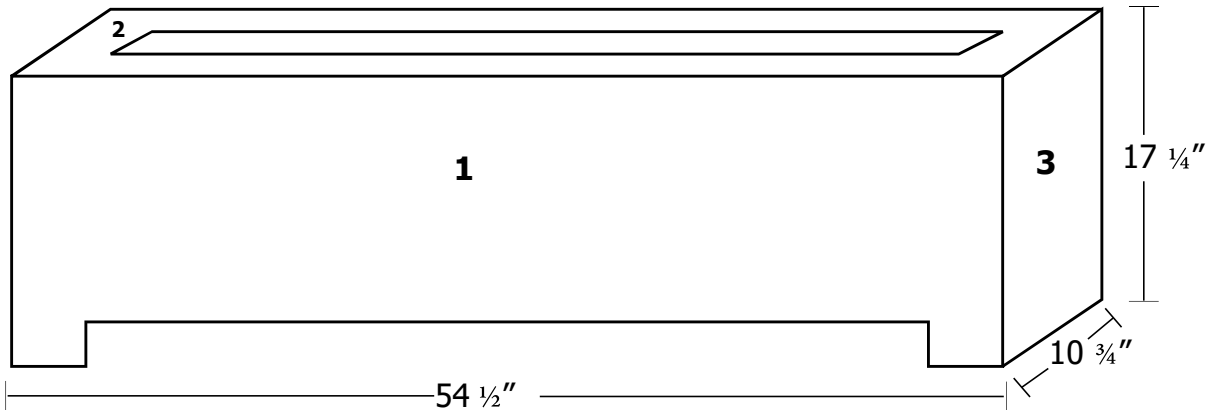

CARDINAL CABINETRY Master Suite Zoneline Cabinet

#	DESCRIPTION*	COLOR	PART #	PRICE
1-3	Master Suite Zoneline Cabinet Complete	Oak	CAB730251	$202.96
1-3	Master Suite Zoneline Cabinet Complete	White	CAB73025	$202.96
1	Master Suite Zoneline Front	Oak	CAB730261	$ 62.54
1	Master Suite Zoneline Front	White	CAB73026	$ 62.54
2	Master Suite Zoneline Top	Oak	CAB730271	$ 99.12
2	Master Suite Zoneline Top	White	CAB73027	$ 99.12
3	Master Suite Zoneline End	Oak	CAB730281	$ 33.04
3	Master Suite Zoneline End	White	CAB73028	$ 33.04

*Standard height without top is 16 1/2"

*No ductwork needed