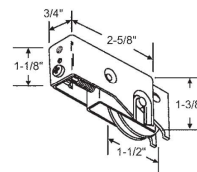

Patio Door Accessories

Patio Door
Handle Kit
13-106X
DRS15531
\$15.49

Teakwood Patio
Door Handle
with Chrome Brackets
DRS15143
\$6.99

Patio Door Roller
Assembly 1 1/4"
DRS15573
\$5.94

Patio Door Roller
Assembly 1 1/2"
DRS15517
\$4.98