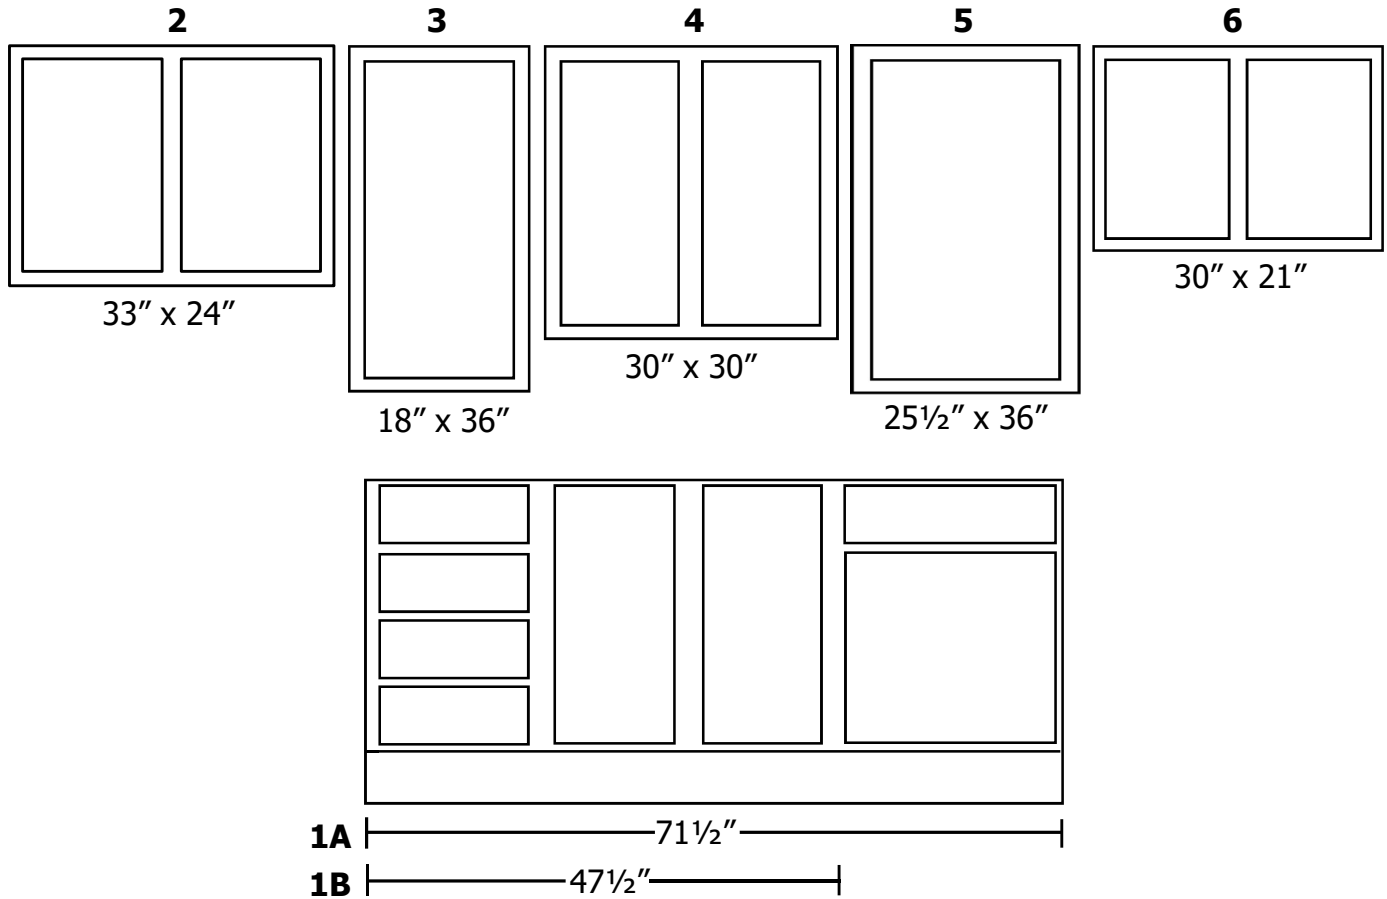

CARDINAL CABINETRY New Style 1 Bedroom Kitchen

#	TYPE	COLOR	PART #	PRICE	#	TYPE	COLOR	PART #	PRICE
1A	Base Cabinet	Oak/Almond	CAB71005	$445.95	5	Wall Cabinet	Oak/Alm	CAB72104	$164.95
1A	Base Cabinet	Oak/Oak	CAB710050	$445.95	5	Wall Cabinet	Oak/Oak	CAB721040	$164.95
1A	Base Cabinet	White	CAB7100501	$445.95	5	Wall Cabinet	White	CAB721042	$164.95
1B	Base Cabinet	Oak/Almond	CAB710051	$367.95	6	Wall Cabinet	Oak/Alm	CAB72105	$151.95
1B	Base Cabinet	Oak/Oak	CAB7100511	$367.95	6	Wall Cabinet	Oak/Oak	CAB721050	$151.95
1B	Base Cabinet	White	CAB7100512	$367.95	6	Wall Cabinet	White	CAB721052	$151.95
2	Wall Cabinet	Oak/Almond	CAB72101	$170.95	*	Dishwasher	Oak	CAB710052	$ 31.95
2	Wall Cabinet	Oak/Oak	CAB721010	$170.95		End Panel			
2	Wall Cabinet	White	CAB721011	$170.95	*	Dishwasher	Walnut	CAB710053	$ 31.95
3	Wall Cabinet	Oak/Almond	CAB721022	$170.95		End Panel			
3	Wall Cabinet	Oak/Oak	CAB7210220	$170.95	*	Dishwasher	White	CAB710054	$ 31.95
3	Wall Cabinet	White	CAB7210221	$170.95		End Panel			
4	Wall Cabinet	Oak/Almond	CAB72103	$164.95					
4	Wall Cabinet	Oak/Oak	CAB721030	$164.95					
4	Wall Cabinet	White	CAB721031	$164.95					

*Not Illustrated

Base Cabinets for reverse style units available. See page 21 for parts and pricing.