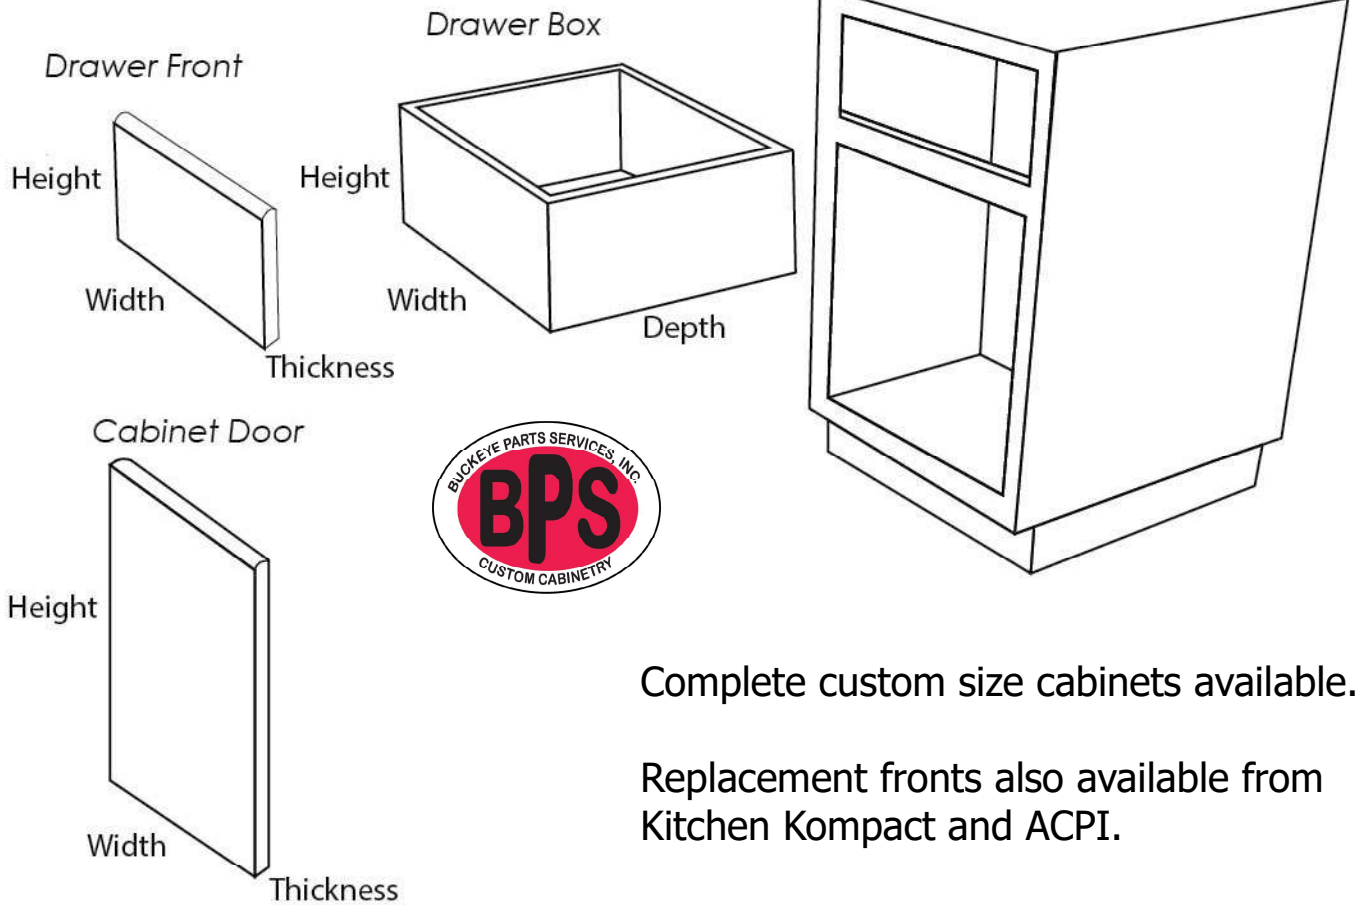

CUSTOM CABINETS

Custom Drawers, Door Fronts for Cardinal Style Cabinets

Complete custom size cabinets available.

Replacement fronts also available from Kitchen Kompact and ACPI.

Doors and Drawer Fronts

INFORMATION NEEDED

Custom Doors and Drawer Fronts

- -Width
- -Height
- -Face Color
- -Edge Color
- -Edge Type (Beveled or Square)
- -Grain Direction

Drawer Box

- Outside Dimensions
- -Width
- -Height
- -Depth

Only Have The Rough Opening?

- -Width
- -Height

*Note: it is better to measure an existing piece, if available, to ensure accuracy.

DESCRIPTION	Part #	PRICE
Complete Drawer*	CAB74012	$42.48
Drawer Front*	CAB74011	$14.16
Drawer Box*	CAB74010	$30.68
Cabinet Door*	CAB75206	$28.32

Drawer Guide Kit

Includes Slide, Rear Socket, Wear Strip, and Slide Guide.

CAB74001 $3.29

*Must provide measurements