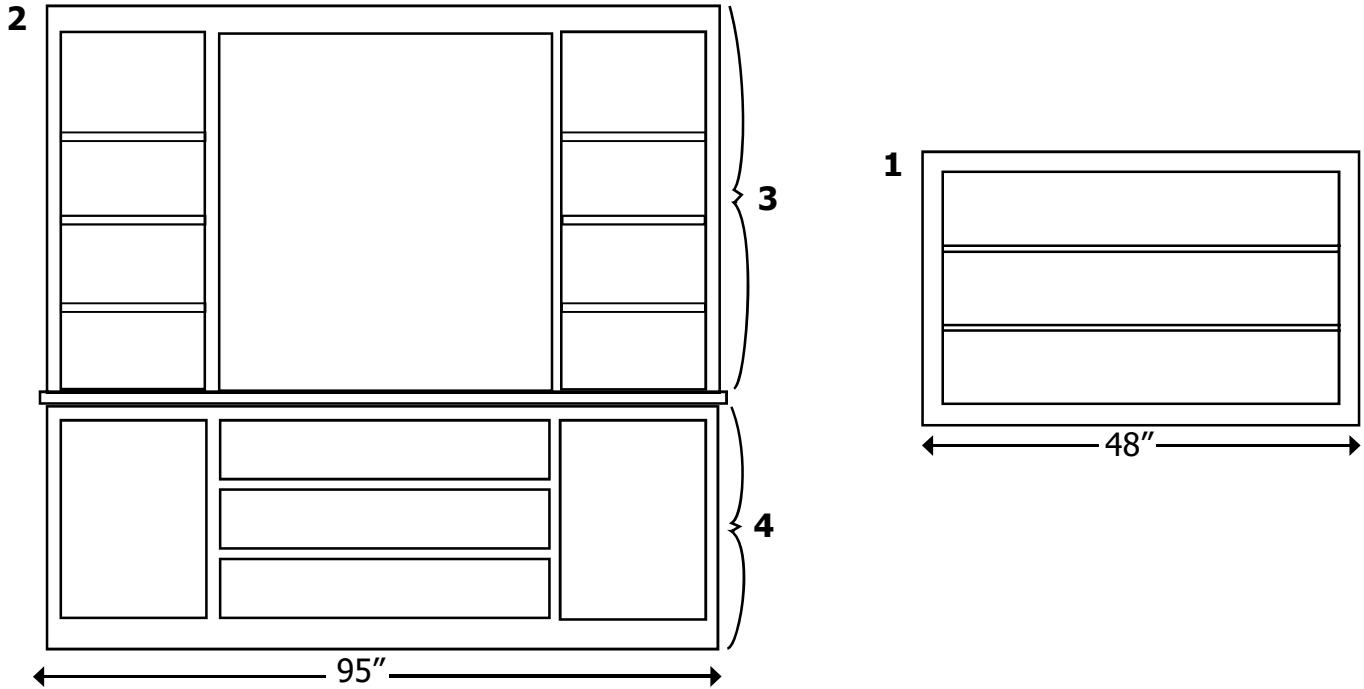

*Standard height without top is 16 1/2"

*No ductwork needed

CARDINAL CABINETRY

Bookcases

#	DESCRIPTION	UNIT TYPE	COLOR	PART #	PRICE
1	Studio Island Hanging Bookcase	Studio	Oak	CAB73202	\$369.95
2	Bookcase Room Divider-Complete	1B1B or 2B2B	Oak	CAB73101	\$833.95
3	Bookcase Room Divider-Top	1B1B or 2B2B	Oak	CAB731012	\$321.95
4	Bookcase Room Divider-Bottom	1B1B or 2B2B	Oak	CAB731011	\$574.95
5	New Style Bookcase	2B1B	Oak	CAB732012	\$944.95
5	Old Style Bookcase	2B1B	Walnut	CAB73201	\$944.95