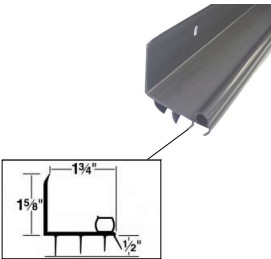

DOOR PARTS

Door Sweeps and Thresholds

36" Door Sweep
Mill with Vinyl Edge

DRS15112 \$5.99

36" Door Sweep
Aluminum with Insert

DRS63017 \$11.99

36" Adjustable Sweep
Brown

DRS62601 \$9.75