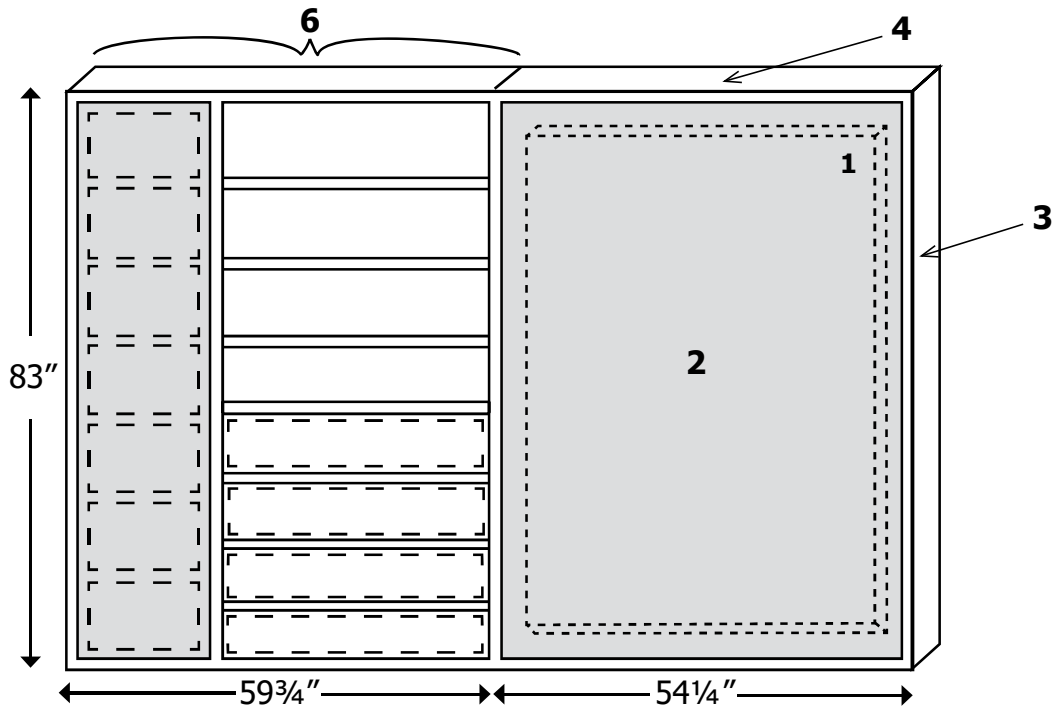

CARDINAL CABINETY

Studio Wallbed