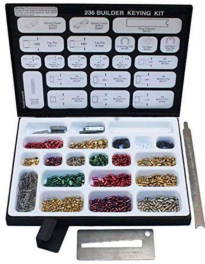

LOCKS

Pins, Key Tags and Blanks

Keying Kit

Kwikset Bottom Pins
100 per pack

Kwikset Top Pins
100 per pack

Brand	Part #	Price
Weslock	DRS64301	$105.99
Kwikset	LCK70040	$159.66

	Part #	Price
#1	LCK70065	$12.00
#2	LCK70066	$12.00
#3	LCK70067	$12.00
#4	LCK70068	$12.00
#5	LCK70069	$12.00
#6	LCK70070	$12.00

	Part #	Price
#1	LCK70072	$12.00
#2	LCK70073	$12.00
#3	LCK70075	$15.00
#4	LCK70076	$15.00
#5	LCK70077	$15.00
#6	LCK70074	$15.00

$0.43

$1.29

$0.53

$0.49

$0.55

$0.45

$0.32

$0.30

$0.79

$0.59

$0.36

$0.69

$8.99_{50 count}

$0.45